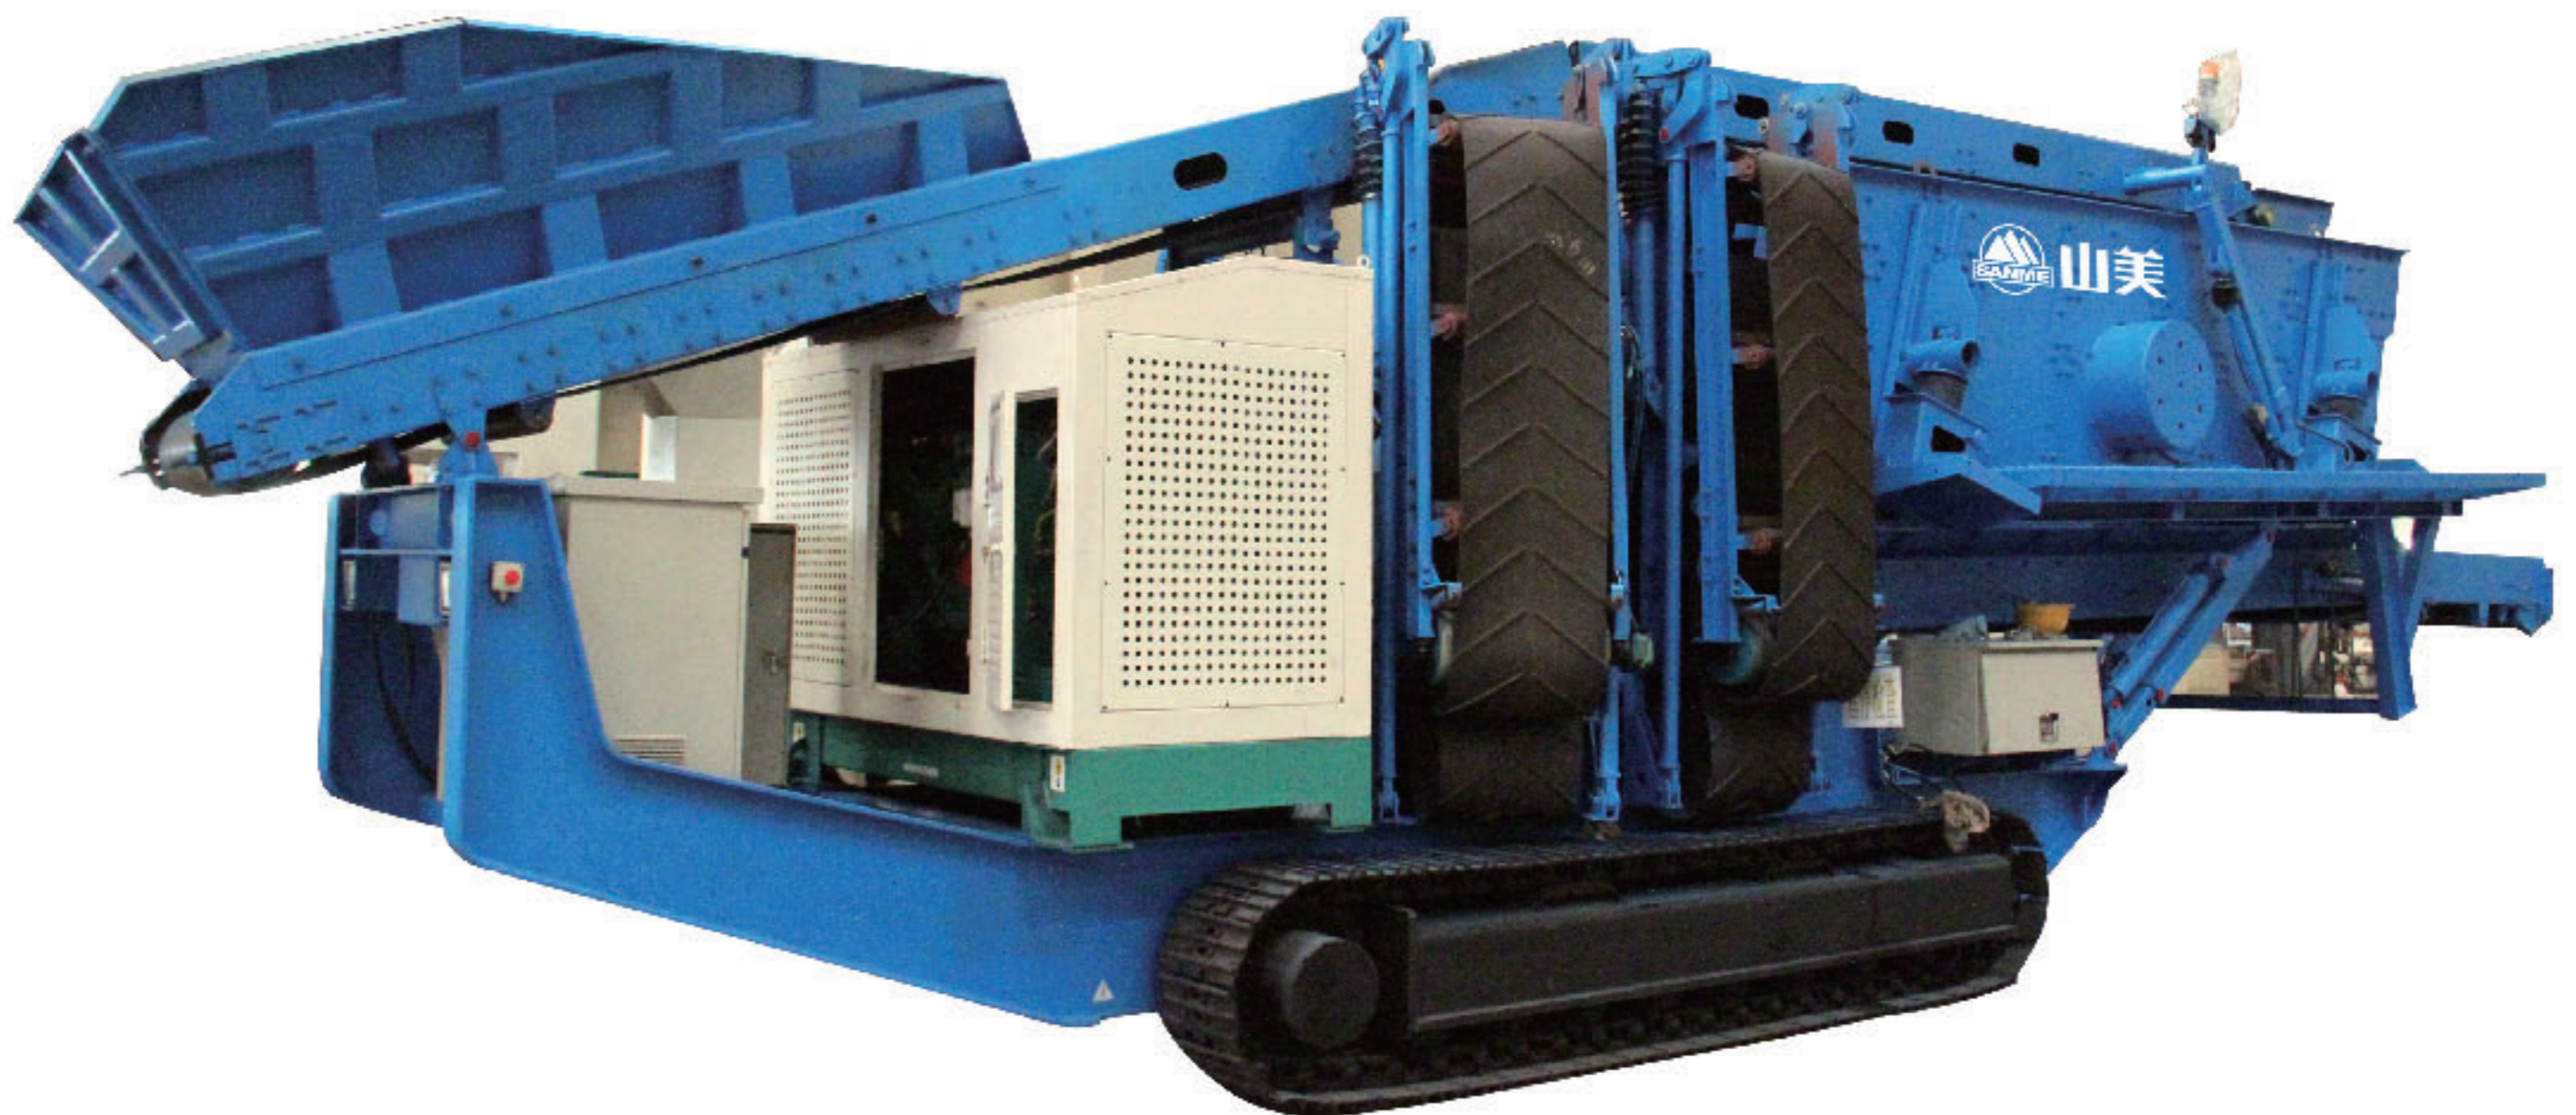

SANME

MP-S 系列 履带移动筛分站

*MP-S Series
Mobile Screening Plants*

上海山美环保装备股份有限公司
SHANGHAI SANME MINING MACHINERY CORP., LTD.
(中德合资控股)
(Sino-German JV Holding)

上海山美环保装备股份有限公司是中德合资控股企业，是破碎筛分完整产业链发展的企业，专业的破碎筛分成套设备制造商，能够给客户提供全系列破碎筛分设备和完整解决方案，产品包括颚式破碎机、圆锥式破碎机、反击式破碎机、旋回式破碎机、立轴冲击式破碎机（制砂机）、制砂楼、给料机、振动筛、细砂回收装置、水力浮选机、轻物质分离器、履带式移动站和轮胎式移动站等。我们的产品在绿色砂石骨料生产、建筑废弃物资源化利用、矿物加工等行业和领域得到广泛应用，并已出口到世界上 100 多个国家和地区。我们的目标是为全球客户提供值得信赖的产品和服务，为客户创造价值。

Shanghai Sanme Mining Machinery Corp., Ltd. is a Sino-German Joint Venture holding company, a company developing in the complete chain in the crushing and screening industry, the well-known manufacturer of complete set of crushing and screening equipment. SANME could provide the complete sets of crushing and screening equipment and total solutions to customers. The products include jaw crusher, cone crusher, impact crusher, gyratory crusher, vertical impact crusher (sand maker), building-like dry sand-making system, fine sand collecting system, floating separating system, light materials separating system, mobile crushing and screening plant, and portable crushing and screening plant, etc. SANME products have been widely applied in green aggregates processing, construction waste recycling, and minerals processing, etc. Our products have been exported to over 100 countries and regions. Our aim is to provide reliable products and services for global customers and create values for our customers.

欧星 MP-S 系列履带移动式筛分站 MP-S Series Mobile Screening Plants

欧星 MP-S 系列履带移动式筛分站采用更专业的移动筛分技术设计和制造，能够满足客户的移动破碎要求，改变您的盈利模式。

Designed and manufactured with more professional mobile screening technology, MP-S Series Mobile Screen Plants can meet the customers' requirement of high mobility, high crushing efficiency and optimizes your business mode.

欧星 MP-S 系列履带移动式筛分站可以应用于： MP-S Series Mobile Screening Plants are applicable for:

- ◆ 矿物和硬岩筛分
- ◆ 砂石骨料生产
- ◆ 建筑垃圾处理
- ◆ Minerals and Hard Rock Crushing
- ◆ Aggregates Processing
- ◆ Construction Waste Recycling