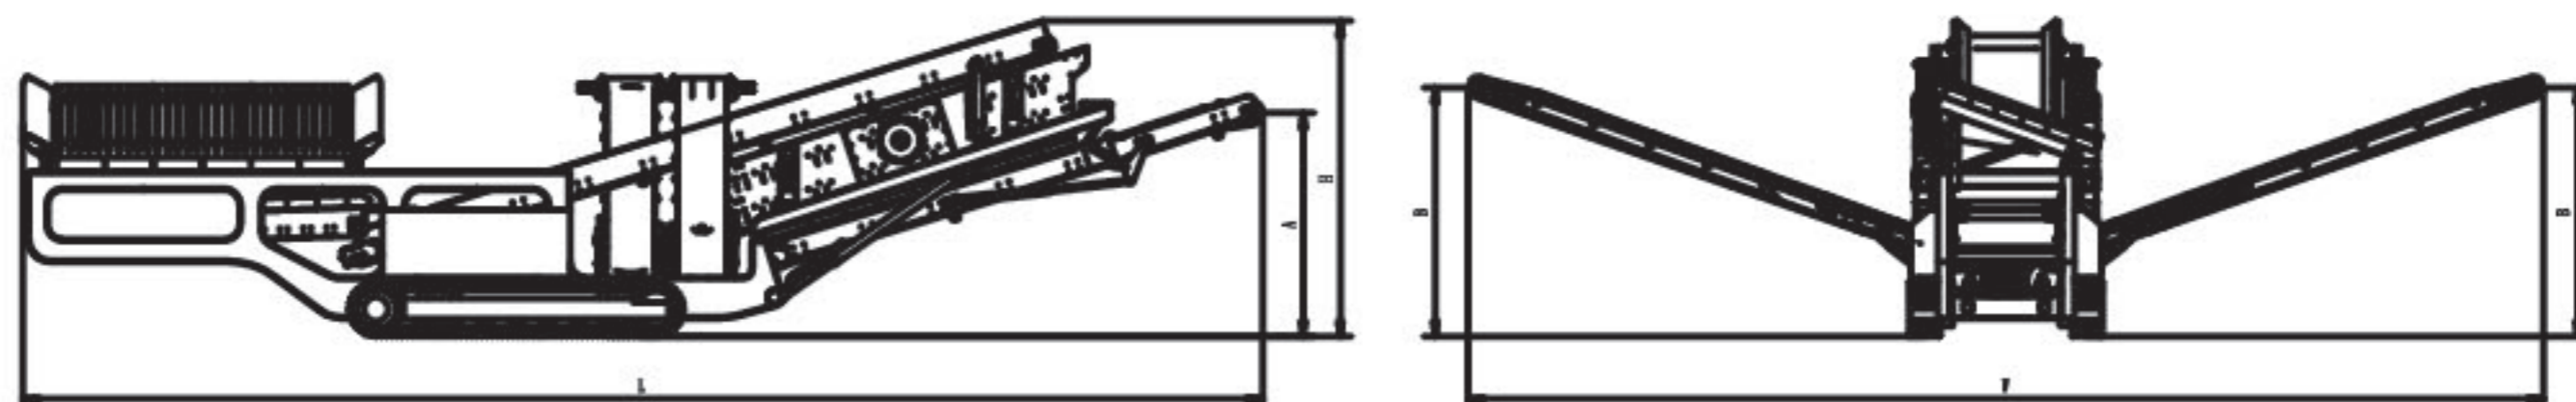

欧星 MP-S 系列履带移动式筛分站 MP-S Series Mobile Screening Plants

欧星 MP-S 系列履带移动式筛分站采用更专业的移动筛分技术设计和制造，能够满足客户的移动破碎要求，改变您的盈利模式。

Designed and manufactured with more professional mobile screening technology, MP-S Series Mobile Screen Plants can meet the customers' requirement of high mobility, high crushing efficiency and optimizes your business mode.

欧星 MP-S 系列履带移动式筛分站可以应用于： MP-S Series Mobile Screening Plants are applicable for:

- 矿物和硬岩筛分
- 砂石骨料生产
- 建筑垃圾处理
- Minerals and Hard Rock Crushing
- Aggregates Processing
- Construction Waste Recycling